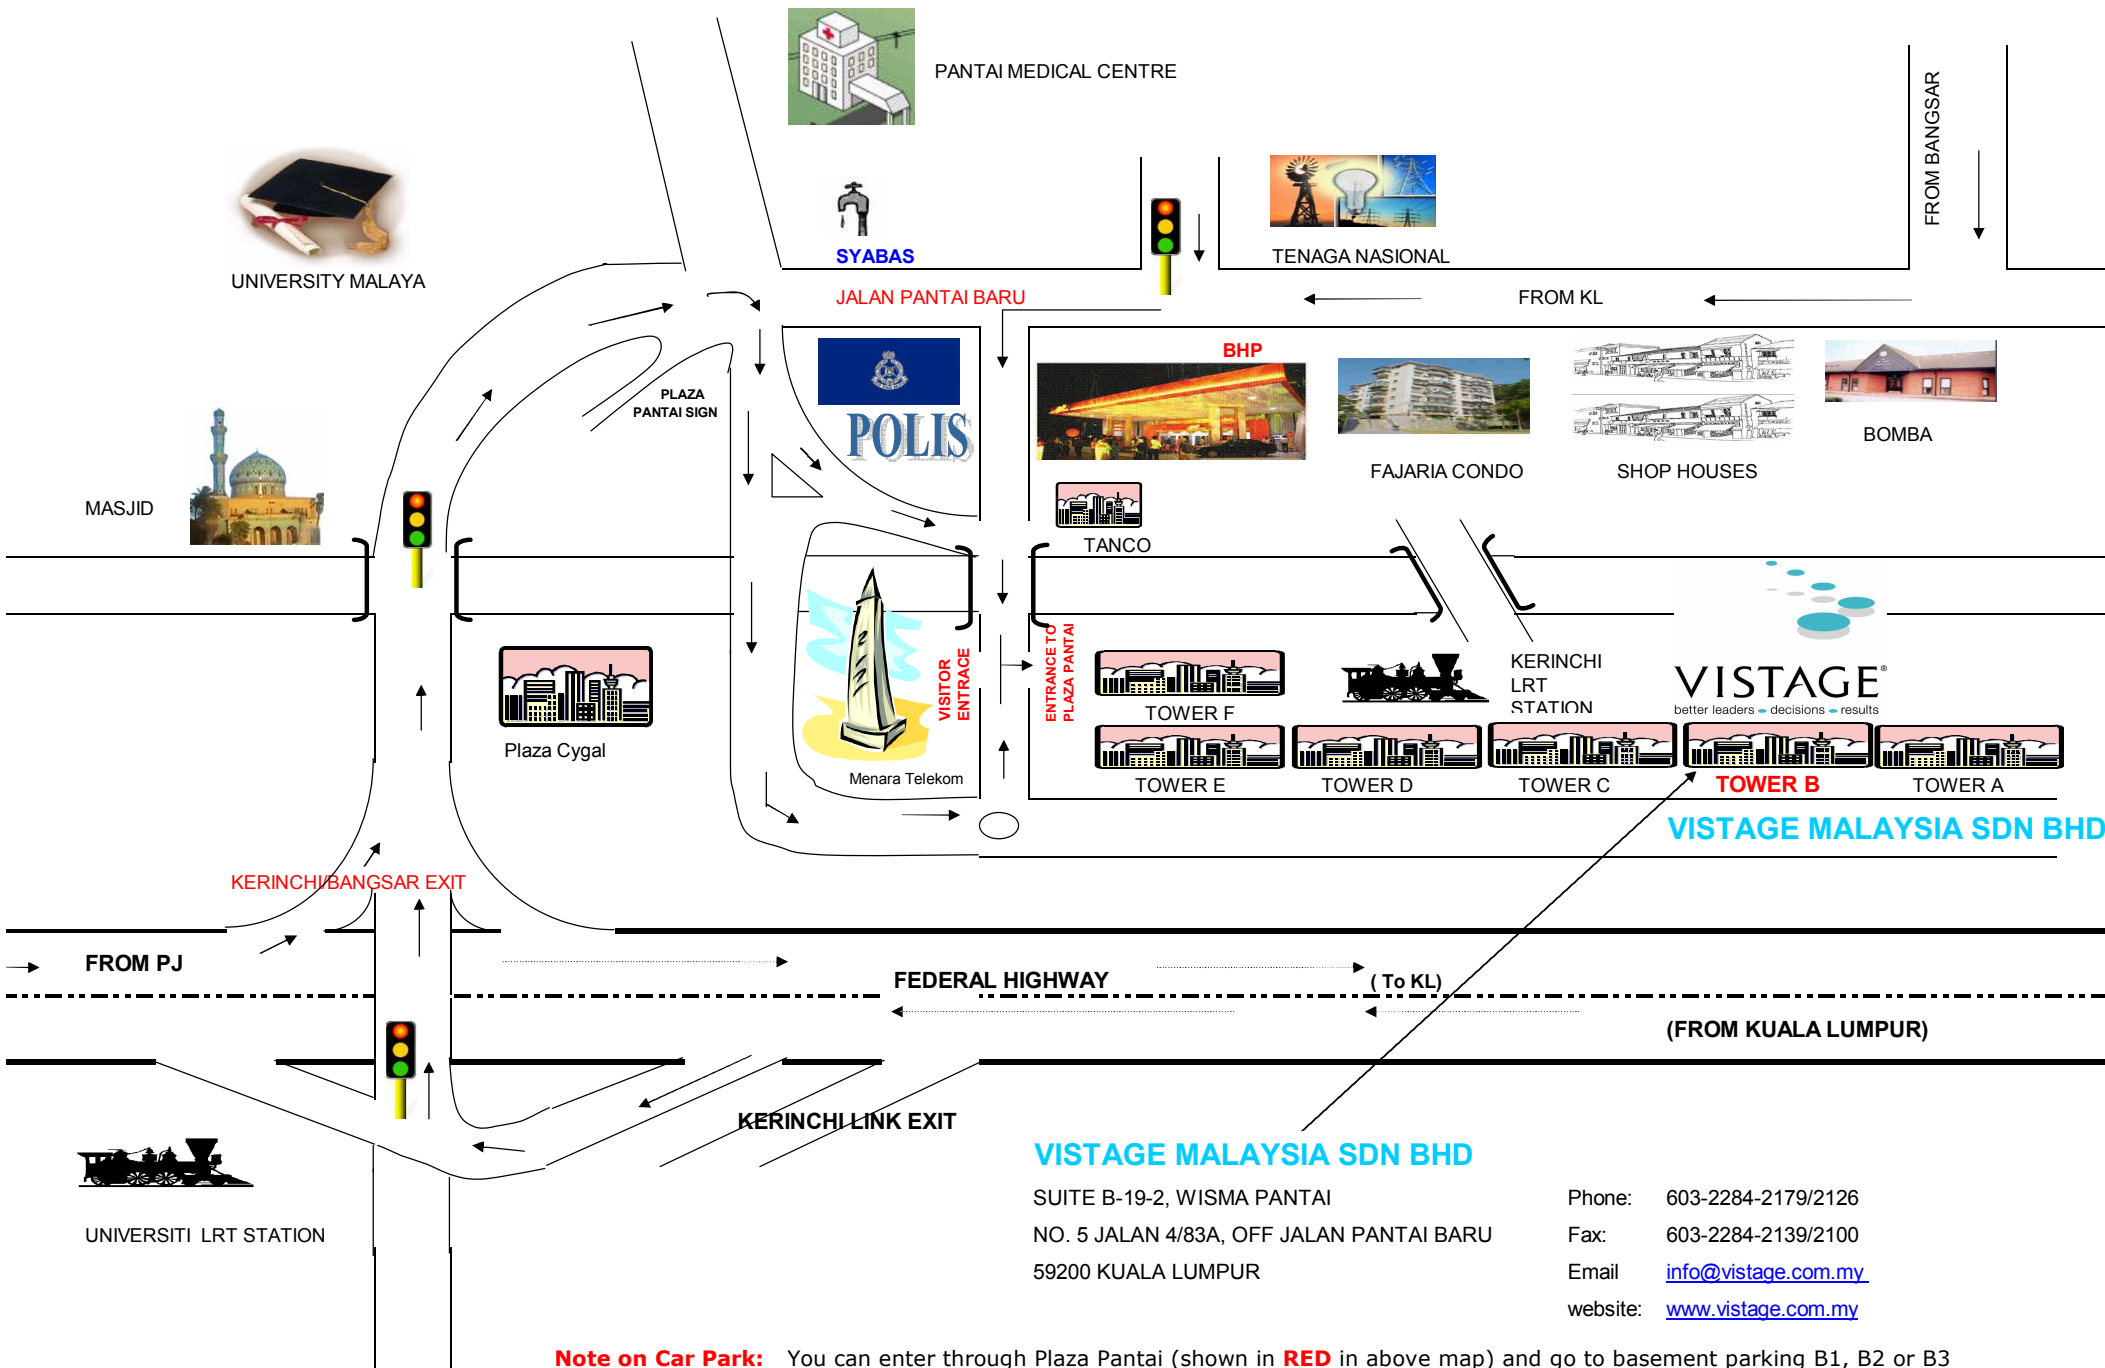

# DIRECTION MAP TO VISTAGE MALAYSIA SDN BHD

**Note on Car Park:** You can enter through Plaza Pantai (shown in **RED** in above map) and go to basement parking B1, B2 or B3 and look for a non-reserved parking bay in the **RED PARKING ZONE** which is the closest to Wisma Pantai lift and take the basement lift to the 19th floor to the Vistage Malaysia office

- Basement 1 - about 90% Reserved
- Basement 2 - About 80% Reserved
- Basement 3 - Mainly for VISITORS